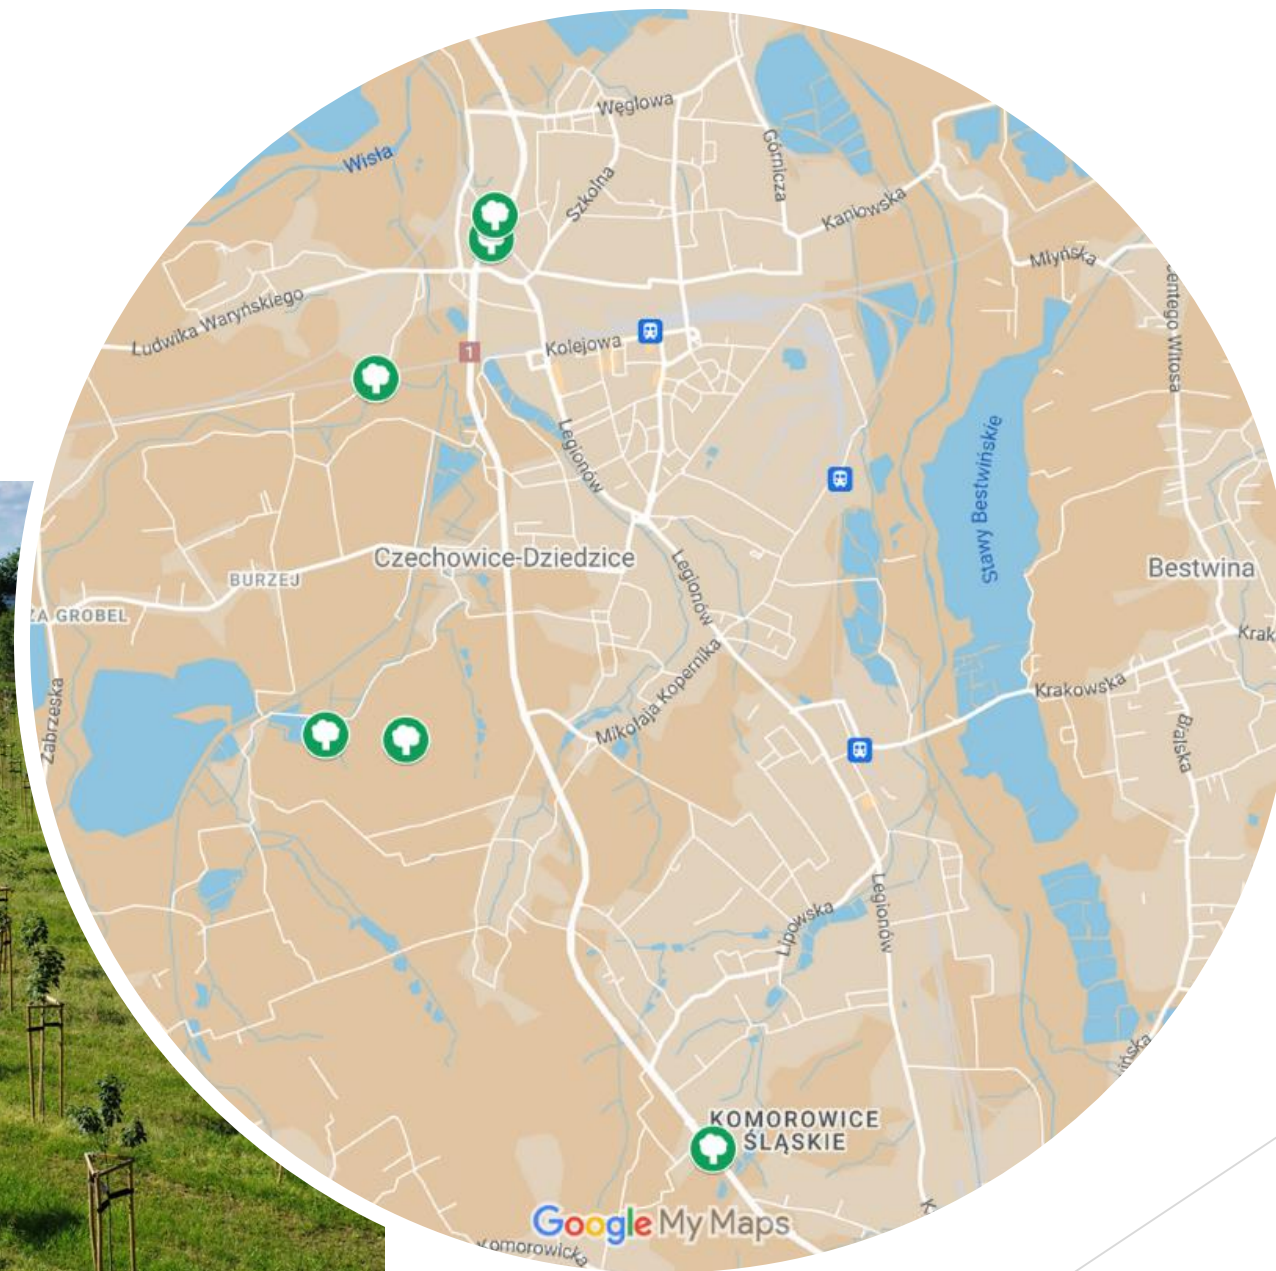

Zielone wyspy

Iceland
Liechtenstein
Norway grants